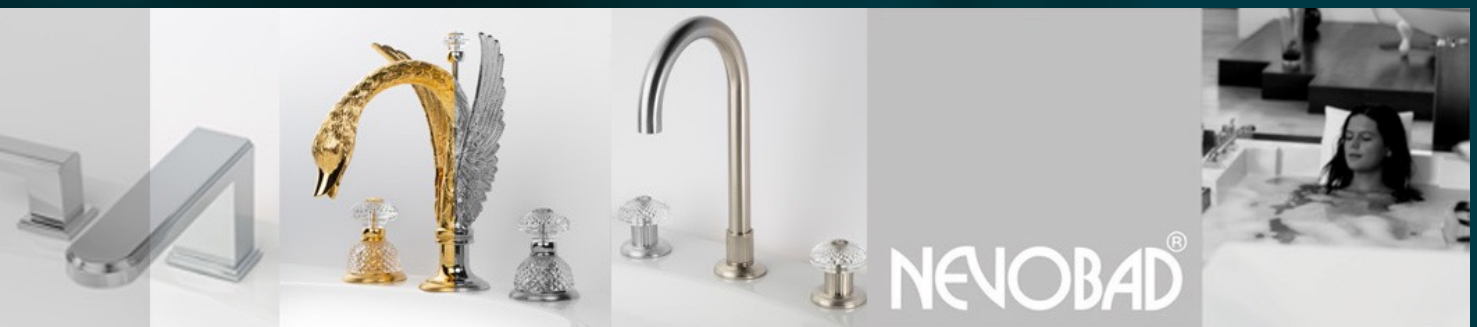

MAÎTRES ROBINETIERS DE FRANCE

CRISTAL & BRONZE

PARIS • 1937

LIFE AND BATH EXPERIENCE

NEVOBAD®

www.nevobad.de

MADE IN FRANCE