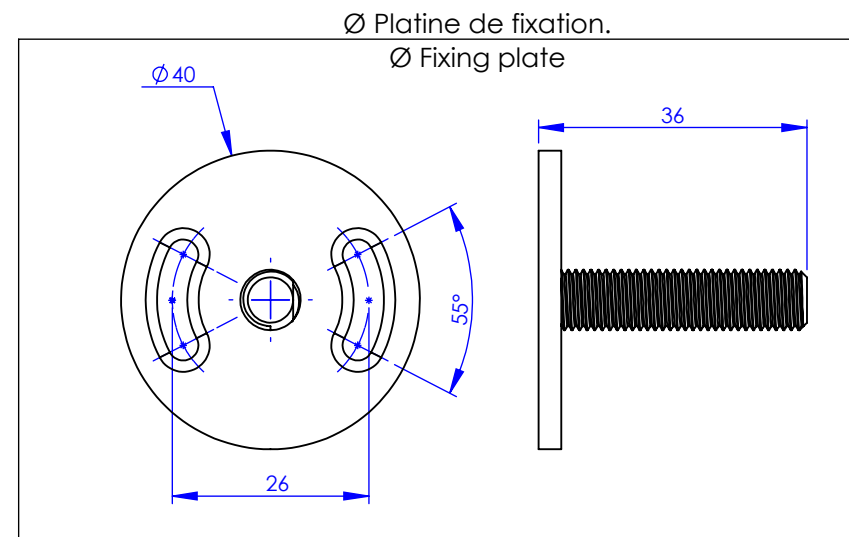

Collection : ACCESSOIRES Tradition

Porte-verre, mural

Wall mounted glass holder

Ref : M02-520

Ancienne ref : 012.9.62.00

MARGOT

PARIS . 1912

15/02/2021 -1