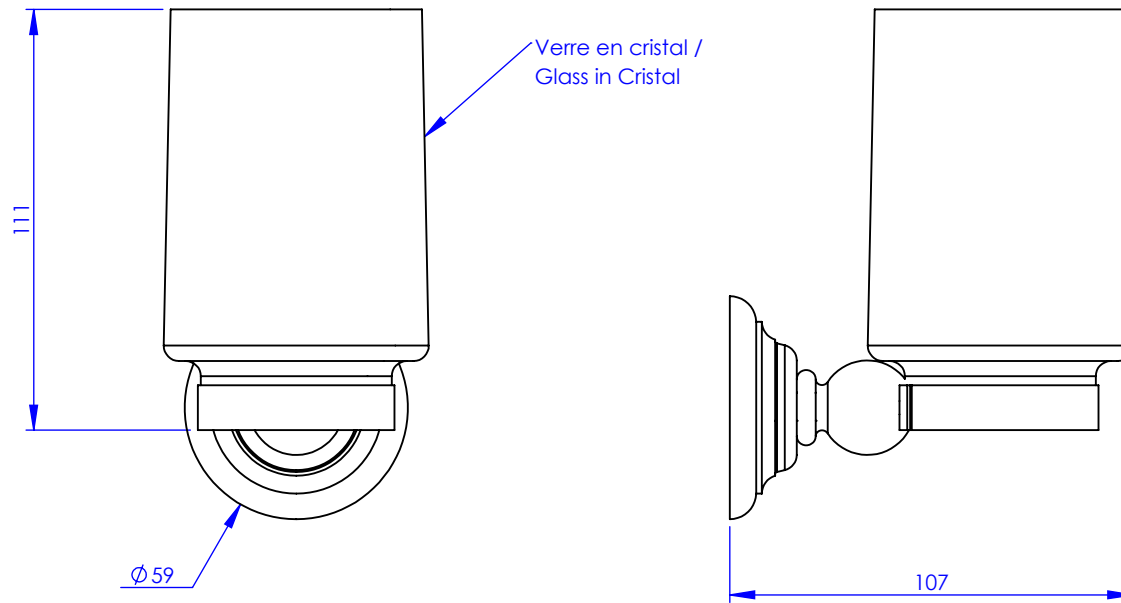

Collection : ACCESSOIRES Tradition

Porte-verre, mural

Wall mounted glass holder

Ref : M02-520

Ancienne ref : 012.9.62.00

MARGOT

PARIS . 1912

15/02/2021 -1