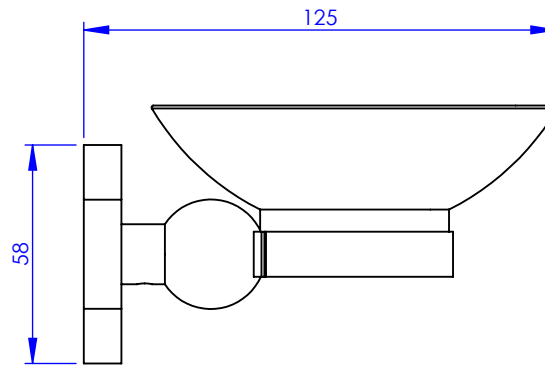

Collection : Westminster
Porte-savon, mural
Wall mounted soap dish holder

Ref : M38-515

Ancienne ref : 039.9.34.00

MARGOT

PARIS . 1912

01/06/2021 -1