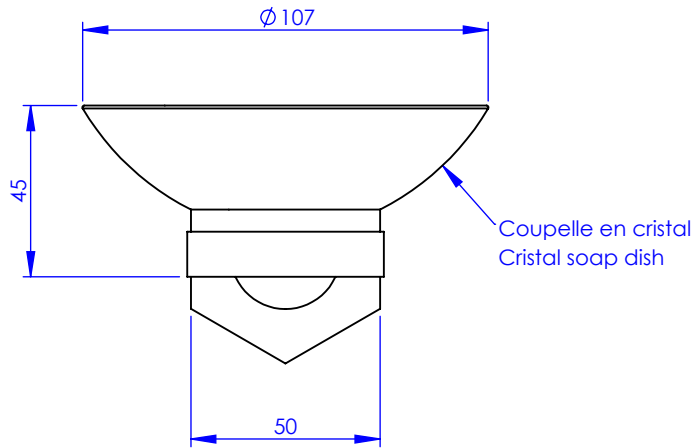

Collection : Westminster
Porte-savon, mural
Wall mounted soap dish holder

Ref : M38-515

Ancienne ref : 039.9.34.00

MARGOT

PARIS . 1912

01/06/2021 -1