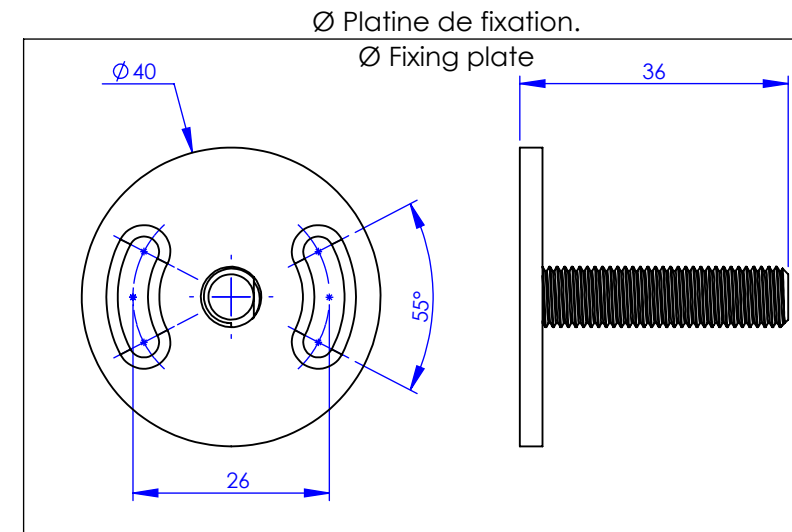

Collection : Westminster
Porte-savon, mural
Wall mounted soap dish holder

Ref : M38-515

Ancienne ref : 039.9.34.00

MARGOT

PARIS . 1912

01/06/2021 -1