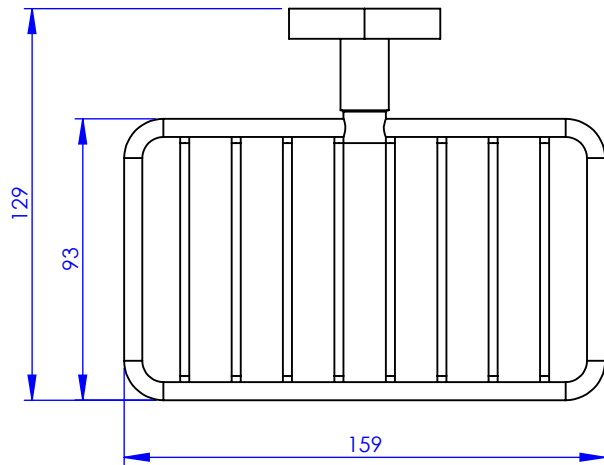

Collection : Westminster
Porte-savon douche, mural
Wall mounted shower soap holder

Ref : M38-519

Ancienne ref : 039.9.35.00

Ø Platine de fixation.
Ø Fixing plate

MARGOT

PARIS . 1912

01/06/2021 -1