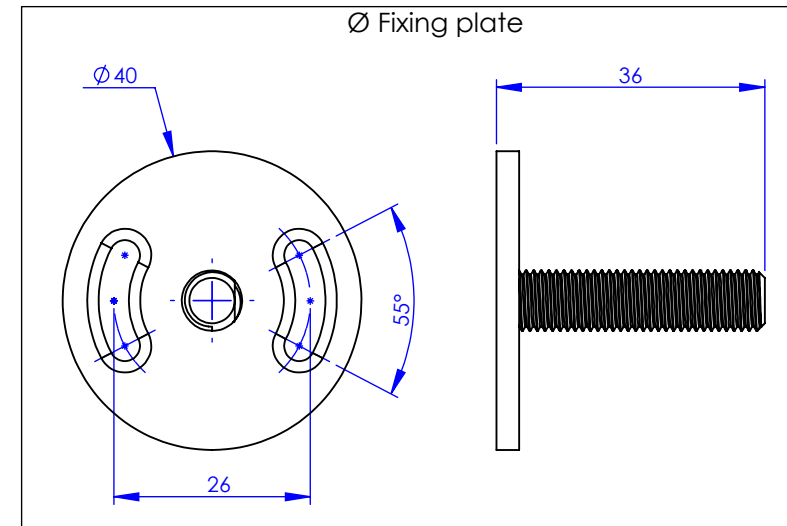

Collection : Westminster
Porte-savon douche, mural
Wall mounted shower soap holder

Ref : M38-519

Ancienne ref : 039.9.35.00

Ø Platine de fixation.
Ø Fixing plate

MARGOT

PARIS . 1912

01/06/2021 -1