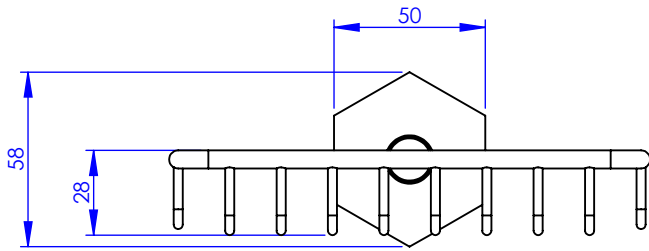

Collection : Westminster
Porte-savon douche, mural
Wall mounted shower soap holder

Ref : M38-519

Ancienne ref : 039.9.35.00

Ø Platine de fixation.
Ø Fixing plate

MARGOT

PARIS . 1912

01/06/2021 -1