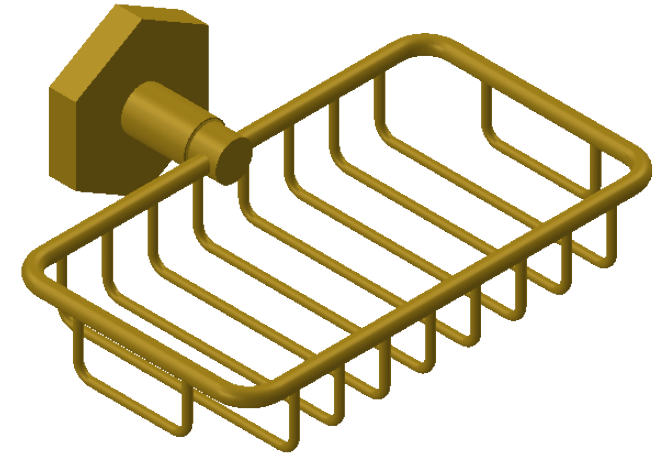

Collection : Westminster
Porte-savon douche, mural
Wall mounted shower soap holder

Ref : M38-519

Ancienne ref : 039.9.35.00

Ø Platine de fixation.
Ø Fixing plate

MARGOT

PARIS . 1912

01/06/2021 -1