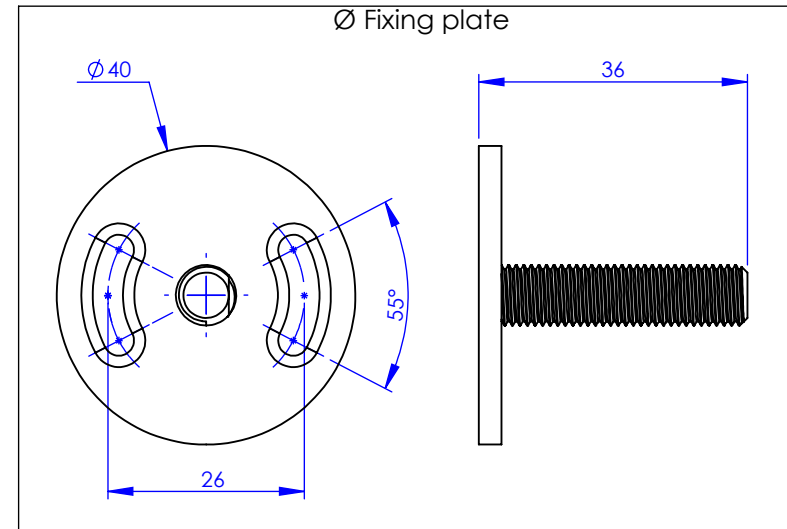

Collection : Westminster
Porte-verre, mural
Wall mounted glass holder

Ref : M38-520

Ancienne ref : 039.9.62.00

Ø Platine de fixation.
Ø Fixing plate

MARGOT

PARIS . 1912

02/06/2021 -1