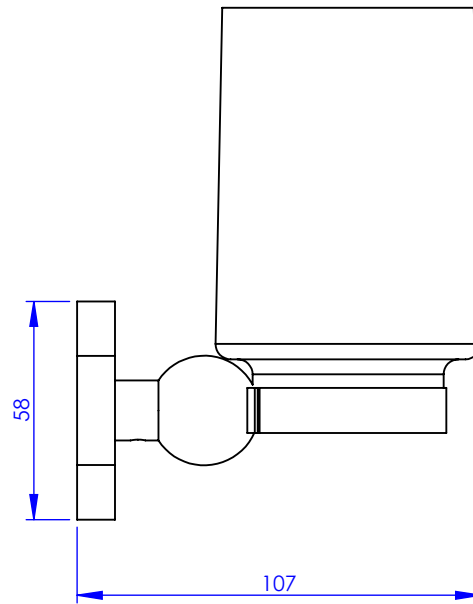

Collection : Westminster
Porte-verre, mural
Wall mounted glass holder

Ref : M38-520

Ancienne ref : 039.9.62.00

Ø Platine de fixation.
Ø Fixing plate

MARGOT

PARIS . 1912

02/06/2021 -1