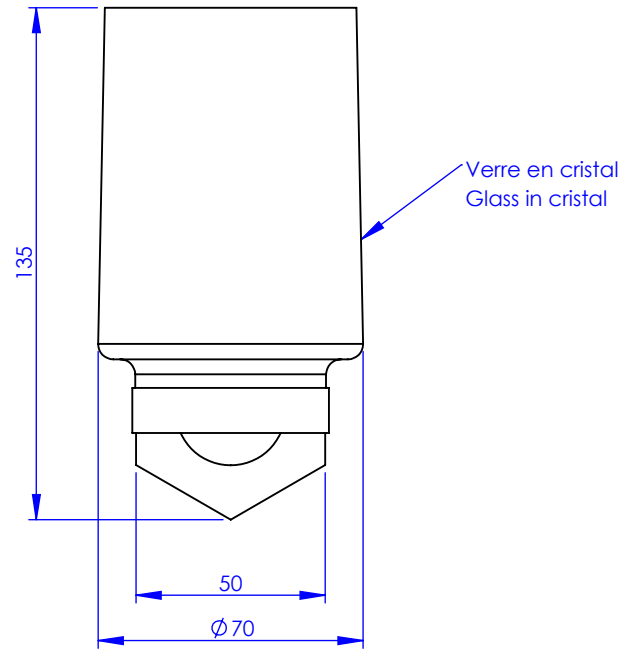

Collection : Westminster
Porte-verre, mural
Wall mounted glass holder

Ref : M38-520

Ancienne ref : 039.9.62.00

Ø Platine de fixation.
Ø Fixing plate

MARGOT

PARIS . 1912

02/06/2021 -1