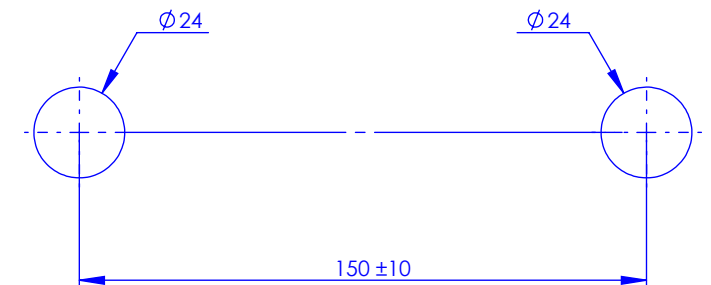

MARGOT

PARIS . 1912

25/01/2021 -1

Informations :

Vidage non-fourni. / Waste not-included.