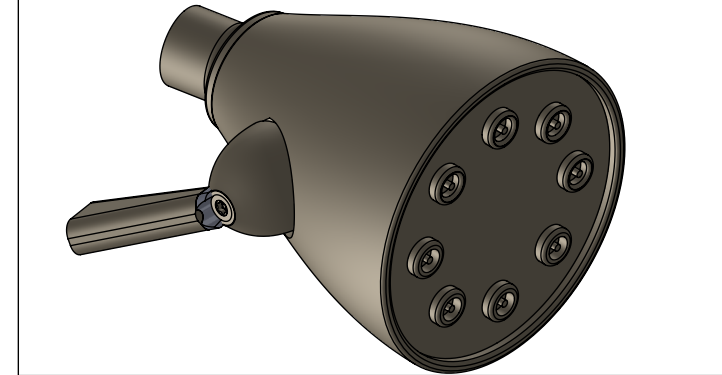

Pomme de douche murale "Speakman" orientable
"Speakman" wall headshower with ball joint

Ref :S00-2417
Ref :C00-2417

Débit / Flow rate : ...l/min (sous 3 bars).
Pression maxi / max pressure : 5 bars.

CRISTAL & BRONZE
PARIS · 1937