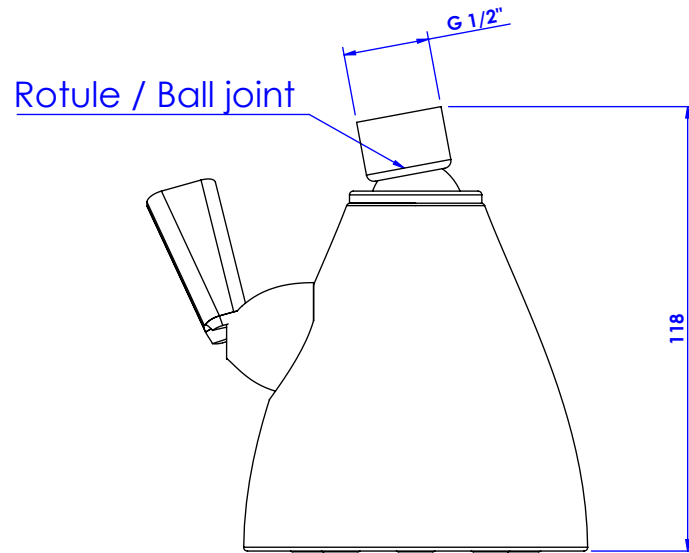

Pomme de douche murale "Speakman" orientable
"Speakman" wall headshower with ball joint

Ref :S00-2417
Ref :C00-2417

Débit / Flow rate : ...l/min (sous 3 bars).
Pression maxi / max pressure : 5 bars.

CRISTAL & BRONZE
PARIS · 1937