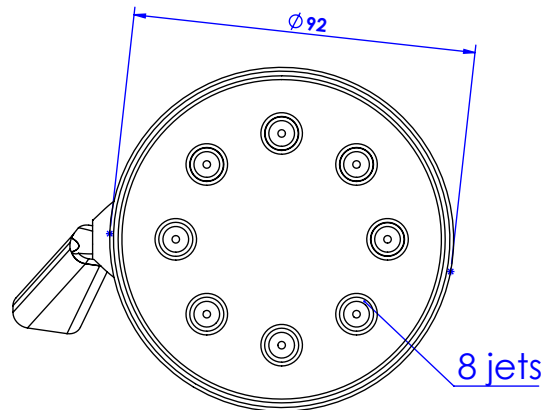

Pomme de douche murale "Speakman" orientable
"Speakman" wall headshower with ball joint

Ref :S00-2417
Ref :C00-2417

Débit / Flow rate : ...l/min (sous 3 bars).
Pression maxi / max pressure : 5 bars.

CRISTAL & BRONZE
PARIS · 1937