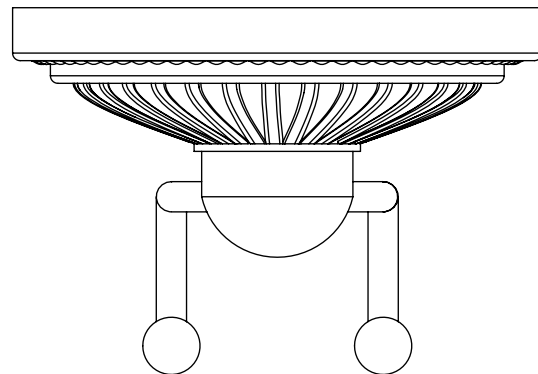

Collection : Bonroche

Porte gant deux crochets mural. - Wall mounted double hook.

Ref : C40-501

CRISTAL & BRONZE

PARIS · 1937

15/04/2021 - 1