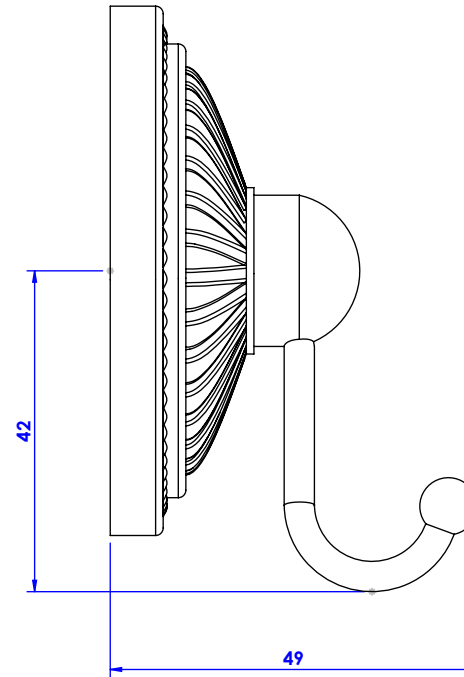

Collection : Bonroche

Porte gant deux crochets mural. - Wall mounted double hook.

Ref : C40-501

CRISTAL & BRONZE

PARIS · 1937

15/04/2021 - 1