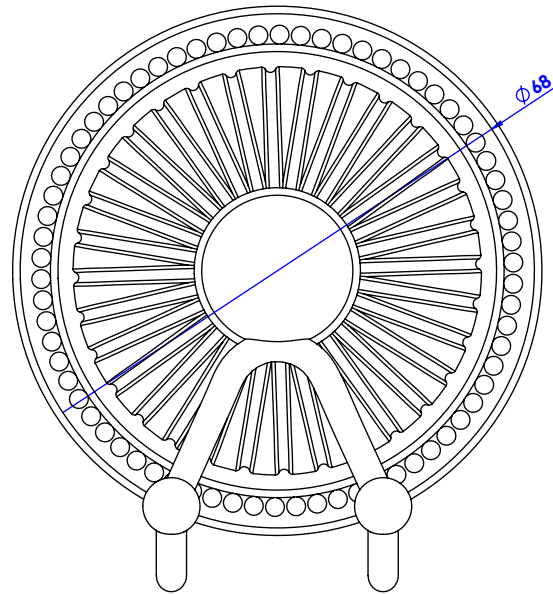

Collection : Bonroche

Porte gant deux crochets mural. - Wall mounted double hook.

Ref : C40-501

CRISTAL & BRONZE

PARIS · 1937

15/04/2021 - 1