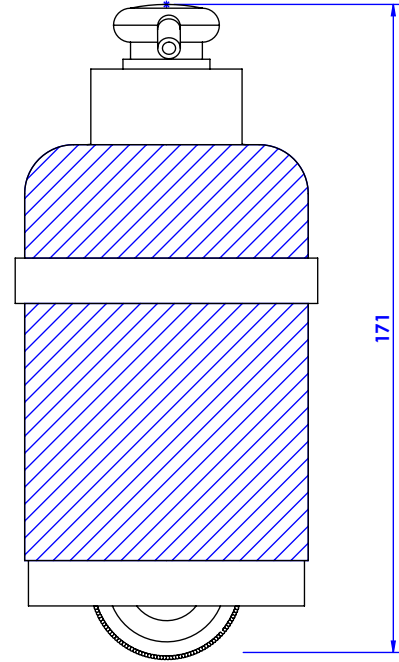

Collection : Bonroche

Distributeur de savon liquide mural. GM, cristallin, cont.360ml.

Wall-mounted soap dispenser. large size, cristallin, cont.360ml.

Ref : C40-530

CRISTAL & BRONZE

PARIS • 1937

23/11/2020-1