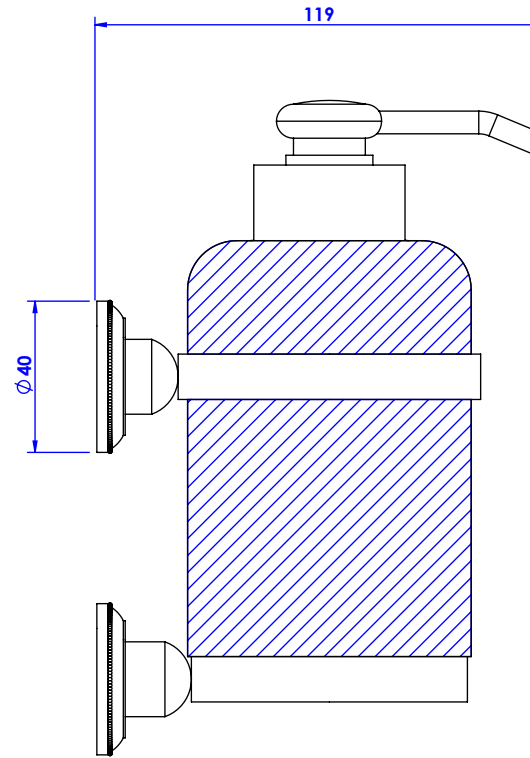

Collection : Bonroche

Distributeur de savon liquide mural. GM, cristallin, cont.360ml.

Wall-mounted soap dispenser. large size, cristallin, cont.360ml.

Ref : C40-530

CRISTAL & BRONZE

PARIS • 1937

23/11/2020-1