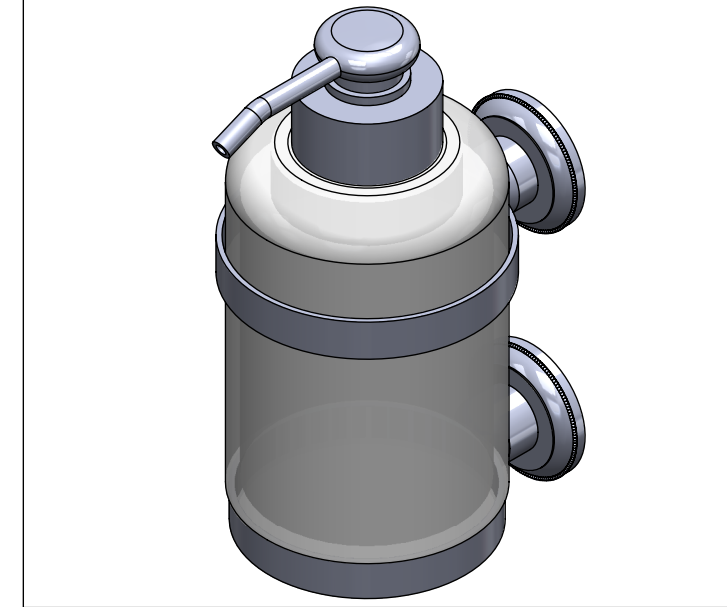

Collection : Bonroche

Distributeur de savon liquide mural. GM, cristallin, cont.360ml.

Wall-mounted soap dispenser. large size, cristallin, cont.360ml.

Ref : C40-530

CRISTAL & BRONZE

PARIS • 1937

23/11/2020-1