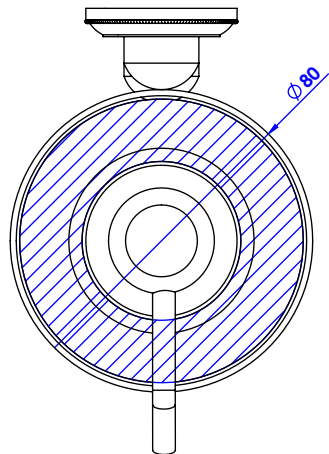

Collection : Bonroche

Distributeur de savon liquide mural. GM, cristallin, cont.360ml.

Wall-mounted soap dispenser. large size, cristallin, cont.360ml.

Ref : C40-530

CRISTAL & BRONZE

PARIS • 1937

23/11/2020-1